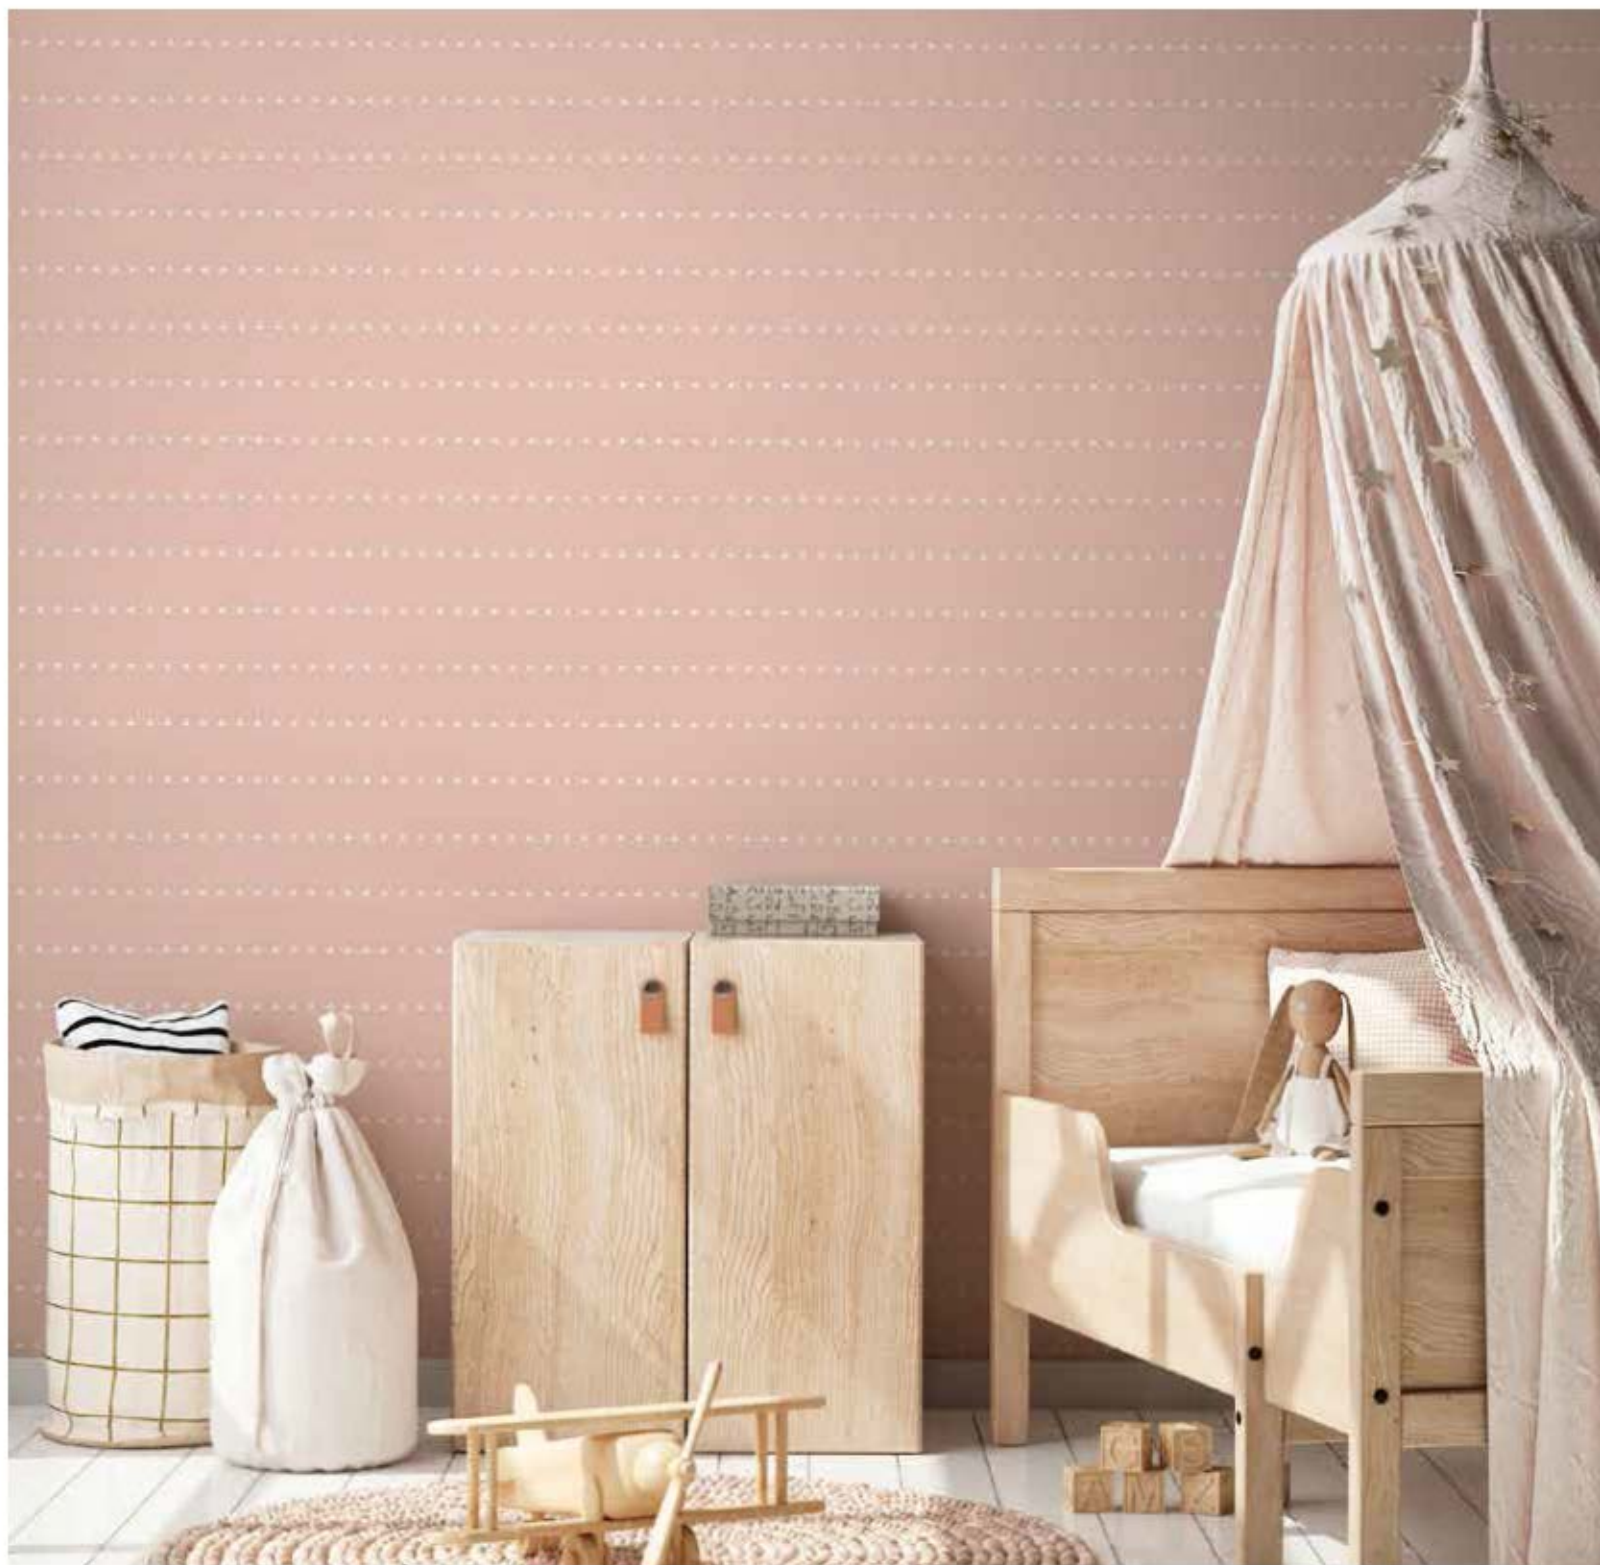

Ambiente Line Triangle Rose