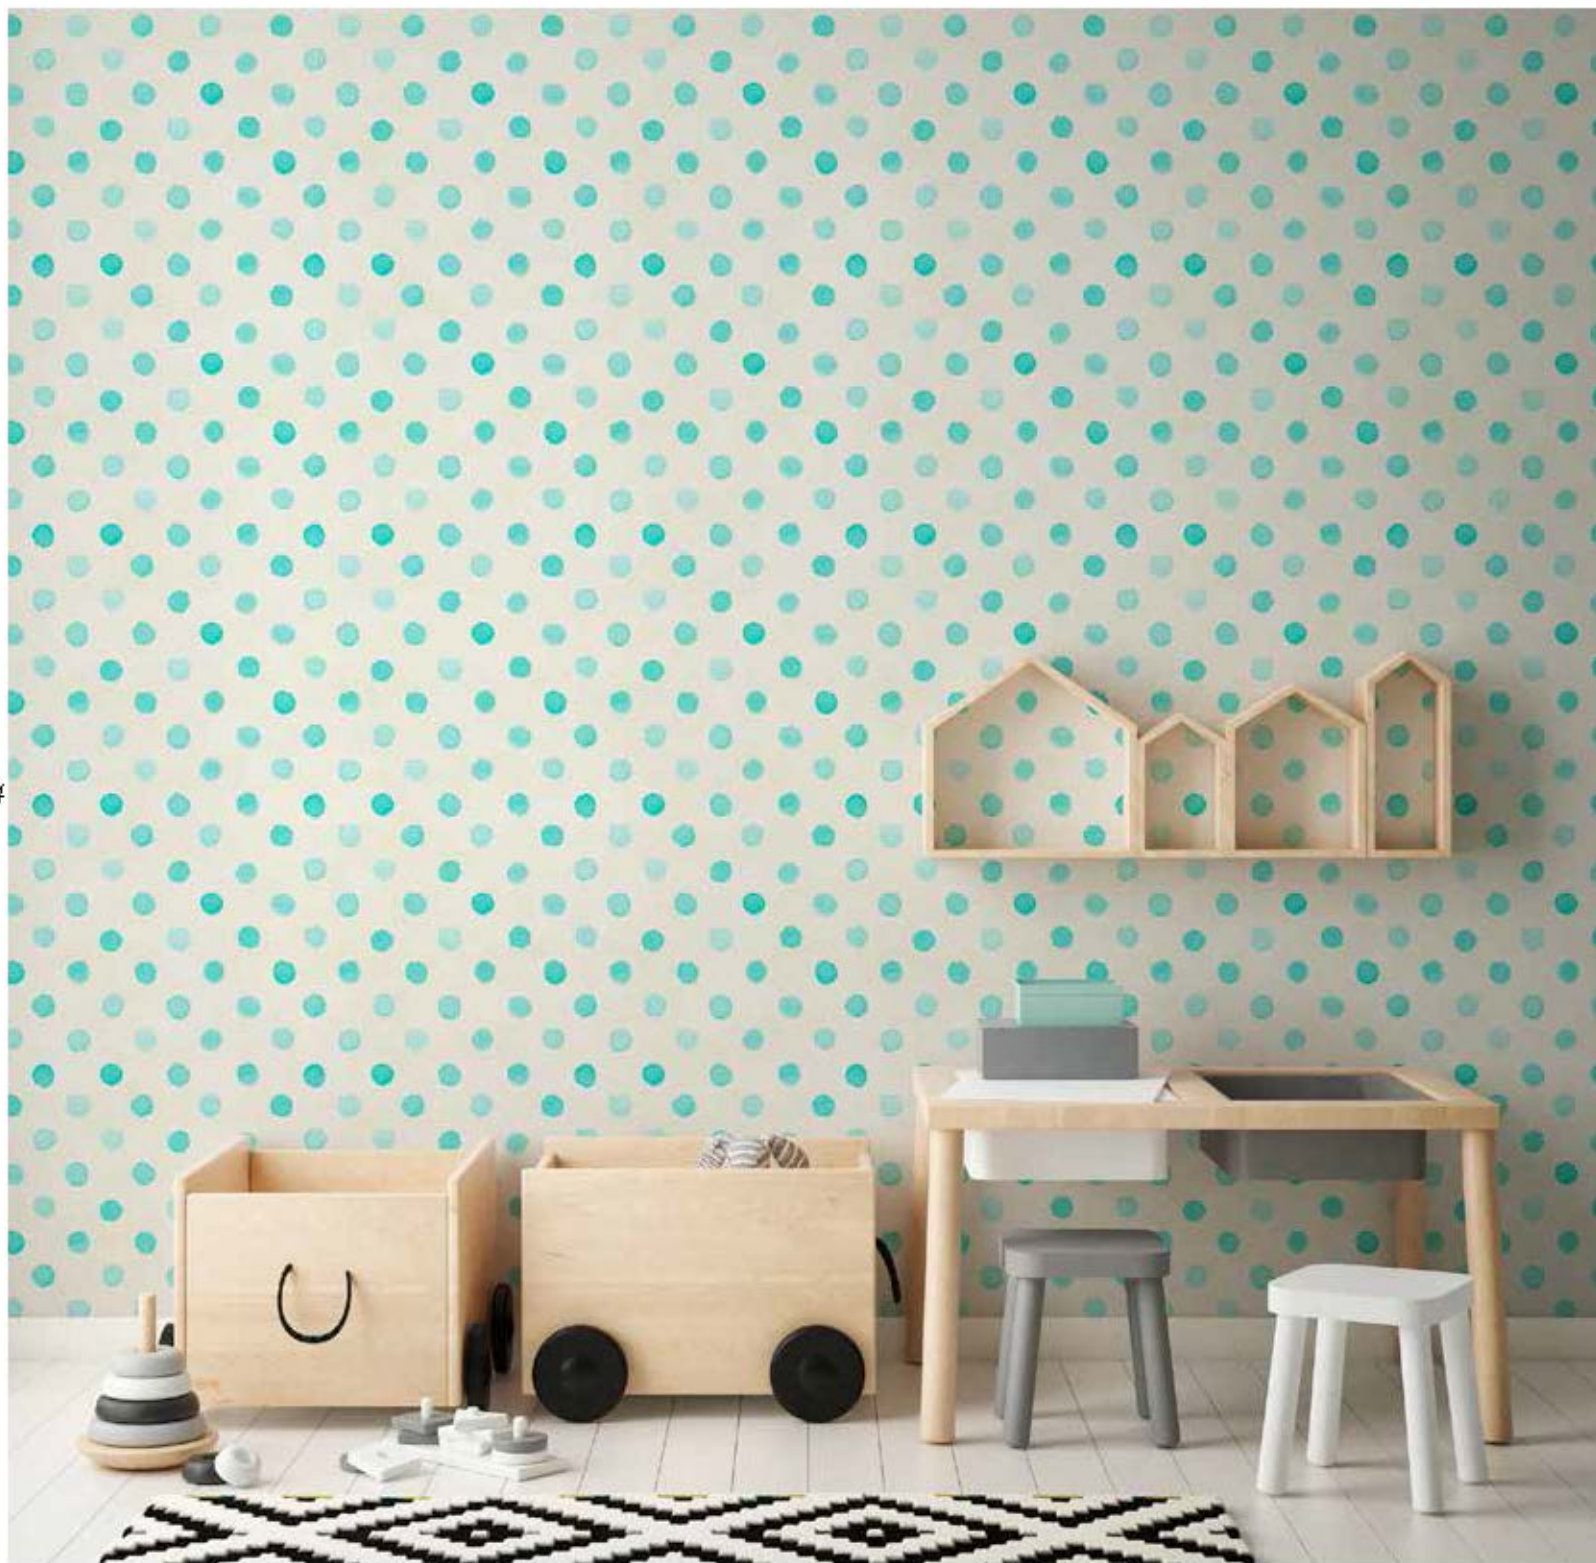

Ambiente Circles Mint