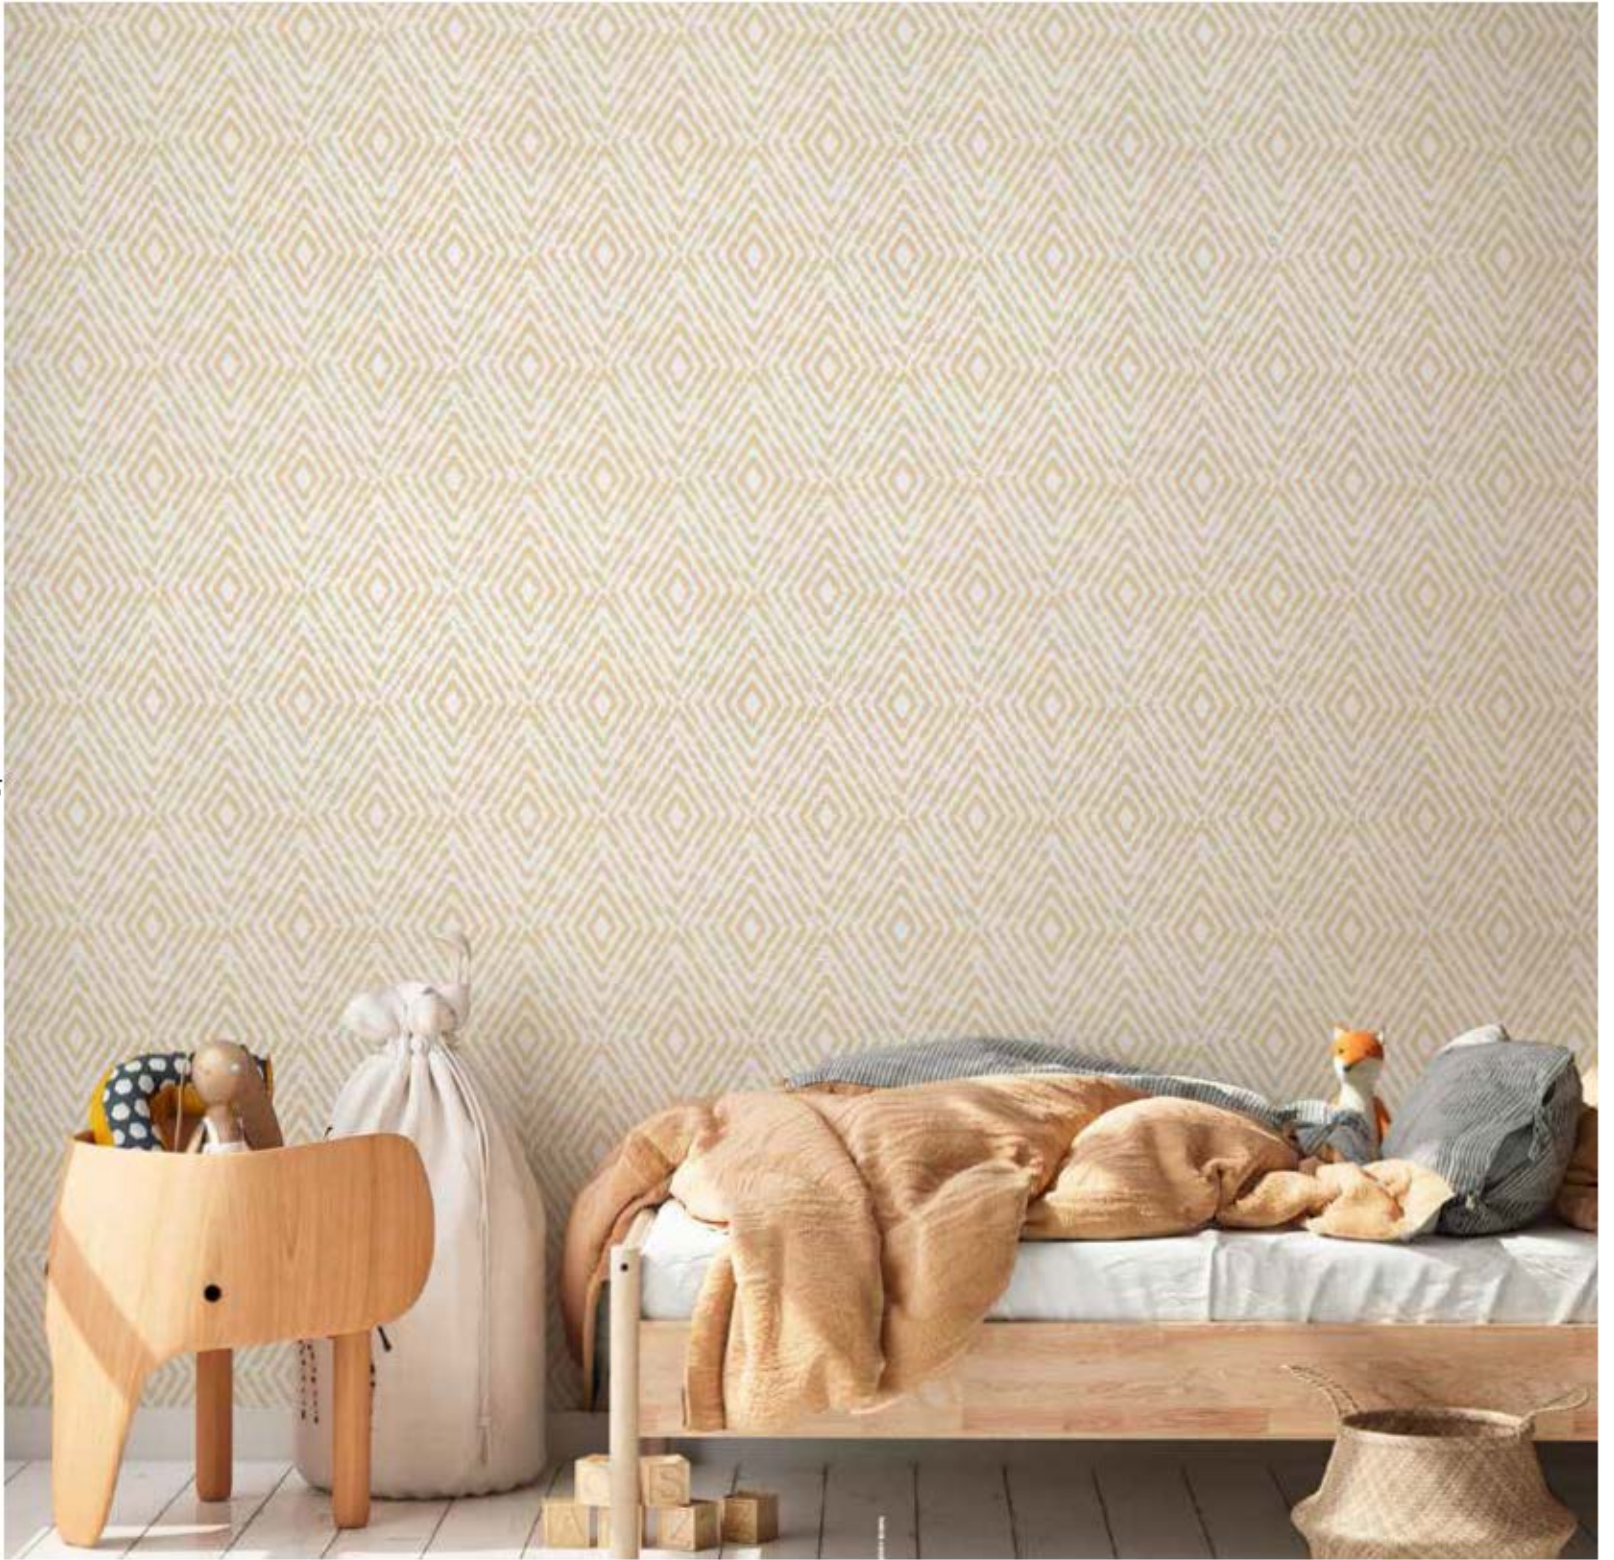

Ambiente Spicy Mustard