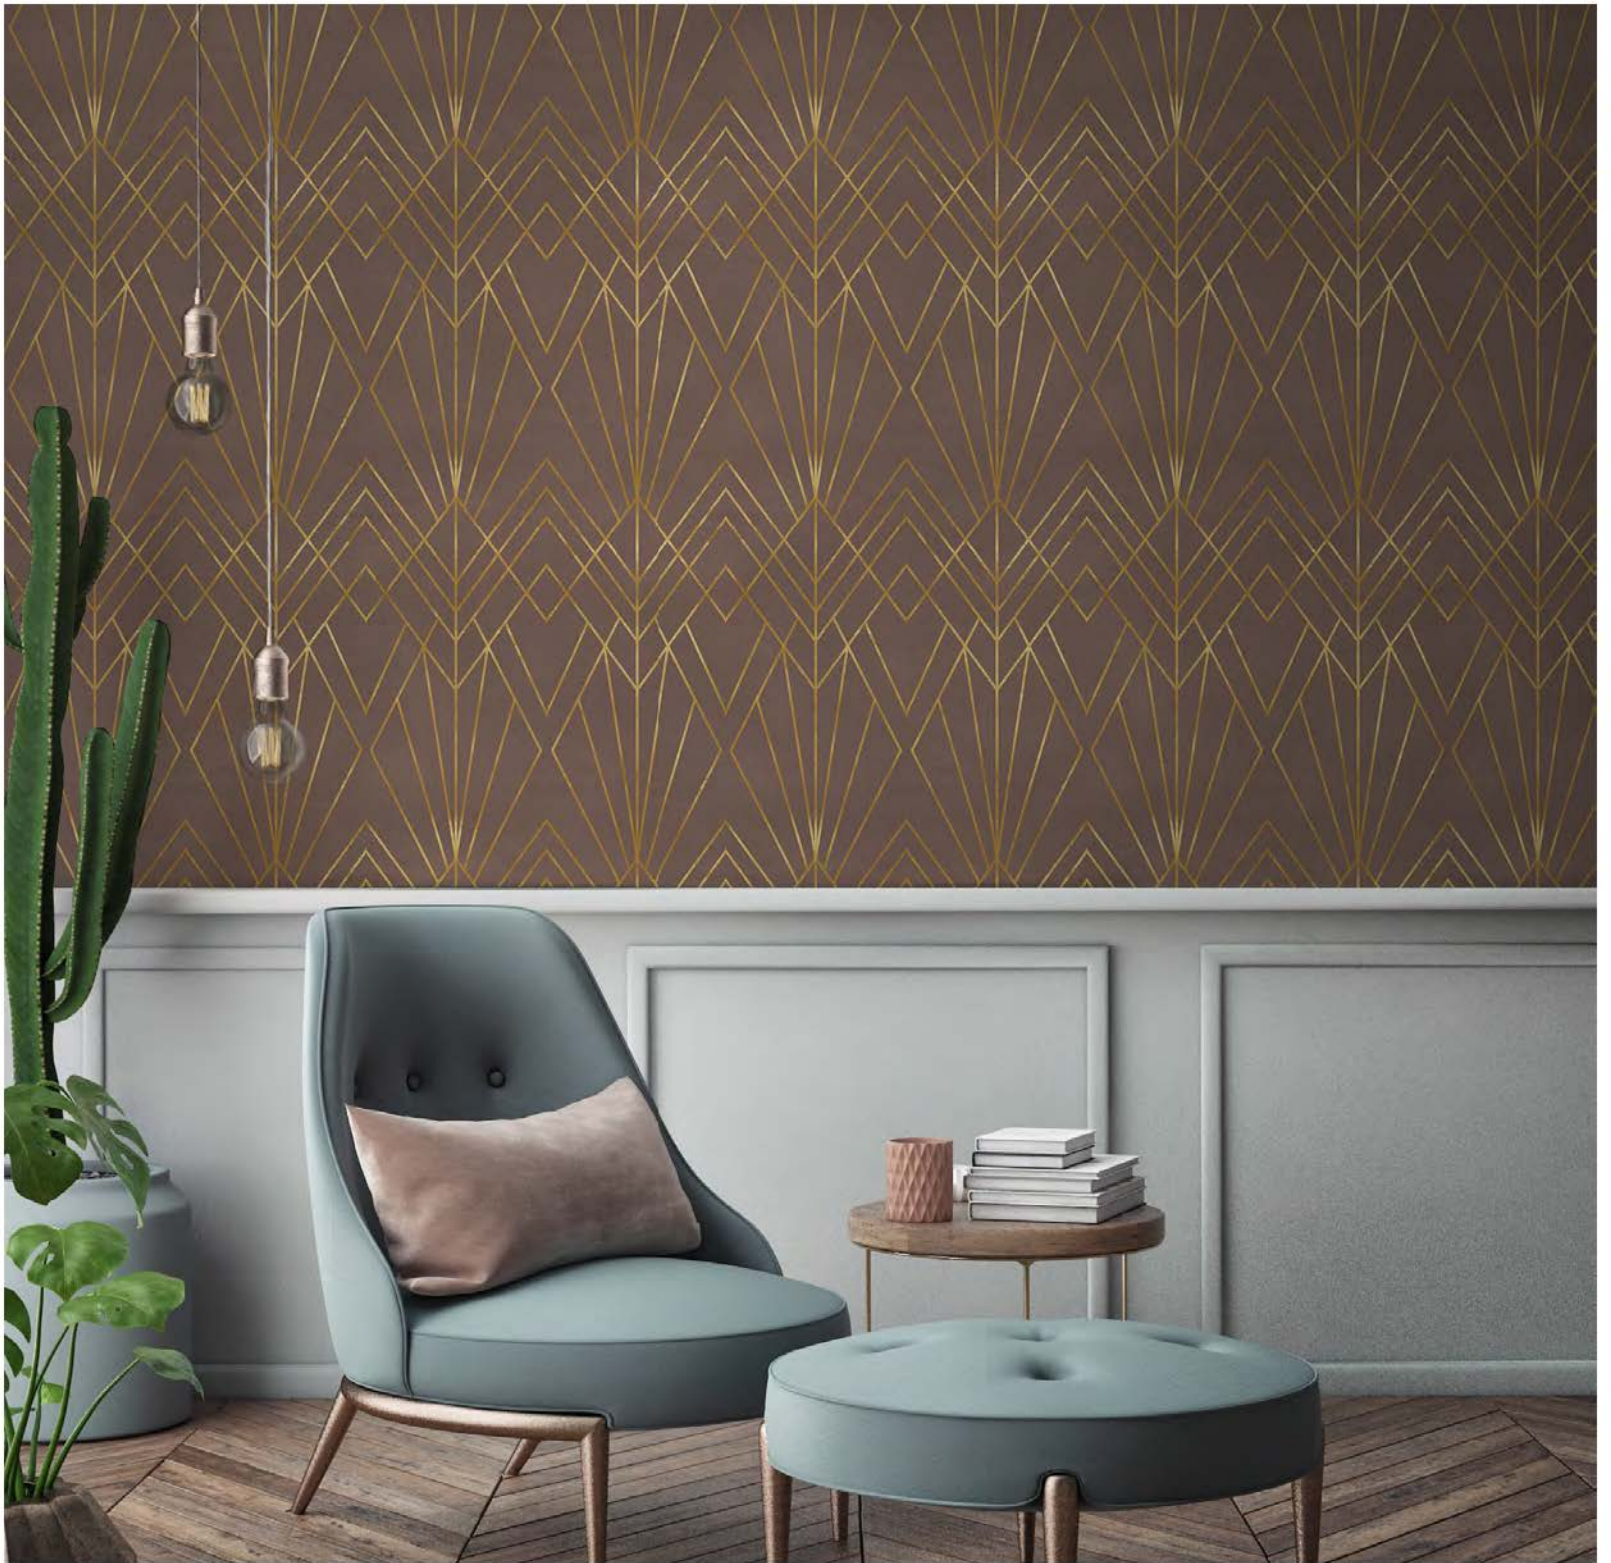

LUXURY BLACK

107

Ambiente Luxury Black

Ambiente Luxury Brown

The image features a dark brown background with a repeating geometric pattern of gold lines. The pattern consists of interlocking triangles and diamonds, creating a complex, crystalline structure. The lines are thin and have a slight metallic sheen. In the center of the image, the words "LUXURY BROWN" are written in a clean, white, sans-serif font.